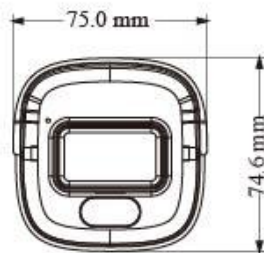

IP CAMERA

HS-T057WL

- H.265+ / H.265 / H.264+ / H.264 / MJPEG
- 2MP (1920 × 1080)
- ICR auto switch, true day / night
- 3D DNR, HWDR, HLC, BLC
- Support ROI coding
- Support smart supplement light
- 20~30m white light view distance; 20~30m IR view distance
- DC12V/PoE power supply
- IP67 ingress protection
- Support three streams
- Built-in micro SD card slot, up to 256GB
- Support P2P function
- Support SMD
- Support line crossing detection, region intrusion detection, abandoned/missing object detection, video exception detection

HS-T057WL

Camera	
Image Sensor	1 / 2.8 " CMOS
Image Size	1920 x 1080
Electronic Shutter	1 / 3 s ~ 1 / 100,000 s
Min. Illumination	0.008 lux @F1.6, AGC ON ; 0 lux with illumination on
Lens	Board 2.8 mm @F1.6
View Angle	Horizontal : 107° Vertical : 56° Diagonal : 126°
White Light Distance	20~30m
IR Distance	20~30m
Day & Night	ICR auto switch
WDR	120 dB
BLC	YES
HLC	YES
S/N Ratio	≥50dB
Digital NR	3D DNR
Angle Adjustment	Pan: 0°~360°; Tilt:0°~80°;Rotation: 0°~360°
Image	
Video Compression	Main stream : H.265+ / H.265 / H.264+ / H.264 Sub / Third stream : H.265+ / H.265 / H.264+ / H.264 / MJPEG
H.265 Compression Standard	Main Profile@Leve4.1 High Tier
Resolution	1080P(1920x1080), 720P(1280x720), D1, VGA(640x480), 480x240, CIF
Main Stream (S1)	60Hz : 1080P / 720P (30fps) 50Hz : 1080P / 720P (25fps)
Su Stream (S2)	D1 / VGA / CIF (30 / 25fps)
Third Stream (S3)	D1 / 480x 240 / CIF (30 / 25fps)
Bit Rate	64 Kbps ~ 6 Mbps
Bit Rate Type	VBR / CBR
Image Settings	ROI, Saturation, Brightness, Hue, Contrast, Wide Dynamic, Sharpness, Image Mirror, Image Flip, NR, etc. (adjustable through client software or web browser)