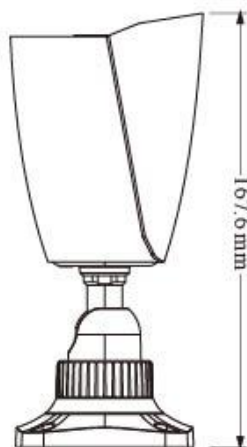

IP CAMERA

HS-T057WL

- H.265+ / H.265 / H.264+ / H.264 / MJPEG
- 2MP (1920 × 1080)
- ICR auto switch, true day / night
- 3D DNR, HWDR, HLC, BLC
- Support ROI coding
- Support smart supplement light
- 20~30m white light view distance; 20~30m IR view distance
- DC12V/PoE power supply
- IP67 ingress protection
- Support three streams
- Built-in micro SD card slot, up to 256GB
- Support P2P function
- Support SMD
- Support line crossing detection, region intrusion detection, abandoned/missing object detection, video exception detection

HS-T057WL

Camera	
Image Sensor	1 / 2.8 " CMOS
Image Size	1920 x 1080
Electronic Shutter	1 / 3 s ~ 1 / 100,000 s
Min. Illumination	0.008 lux @F1.6, AGC ON ; 0 lux with illumination on
Lens	Board 2.8 mm @F1.6
View Angle	Horizontal : 107° Vertical : 56° Diagonal : 126°
White Light Distance	20~30m
IR Distance	20~30m
Day & Night	ICR auto switch
WDR	120 dB
BLC	YES
HLC	YES
S/N Ratio	≥50dB
Digital NR	3D DNR
Angle Adjustment	Pan: 0°~360°; Tilt:0°~80°;Rotation: 0°~360°
Image	
Video Compression	Main stream : H.265+ / H.265 / H.264+ / H.264 Sub / Third stream : H.265+ / H.265 / H.264+ / H.264 / MJPEG
H.265 Compression Standard	Main Profile@Leve4.1 High Tier
Resolution	1080P(1920x1080), 720P(1280x720), D1, VGA(640x480), 480x240, CIF
Main Stream (S1)	60Hz : 1080P / 720P (30fps) 50Hz : 1080P / 720P (25fps)
Su Stream (S2)	D1 / VGA / CIF (30 / 25fps)
Third Stream (S3)	D1 / 480x 240 / CIF (30 / 25fps)
Bit Rate	64 Kbps ~ 6 Mbps
Bit Rate Type	VBR / CBR
Image Settings	ROI, Saturation, Brightness, Hue, Contrast, Wide Dynamic, Sharpness, Image Mirror, Image Flip, NR, etc. (adjustable through client software or web browser)